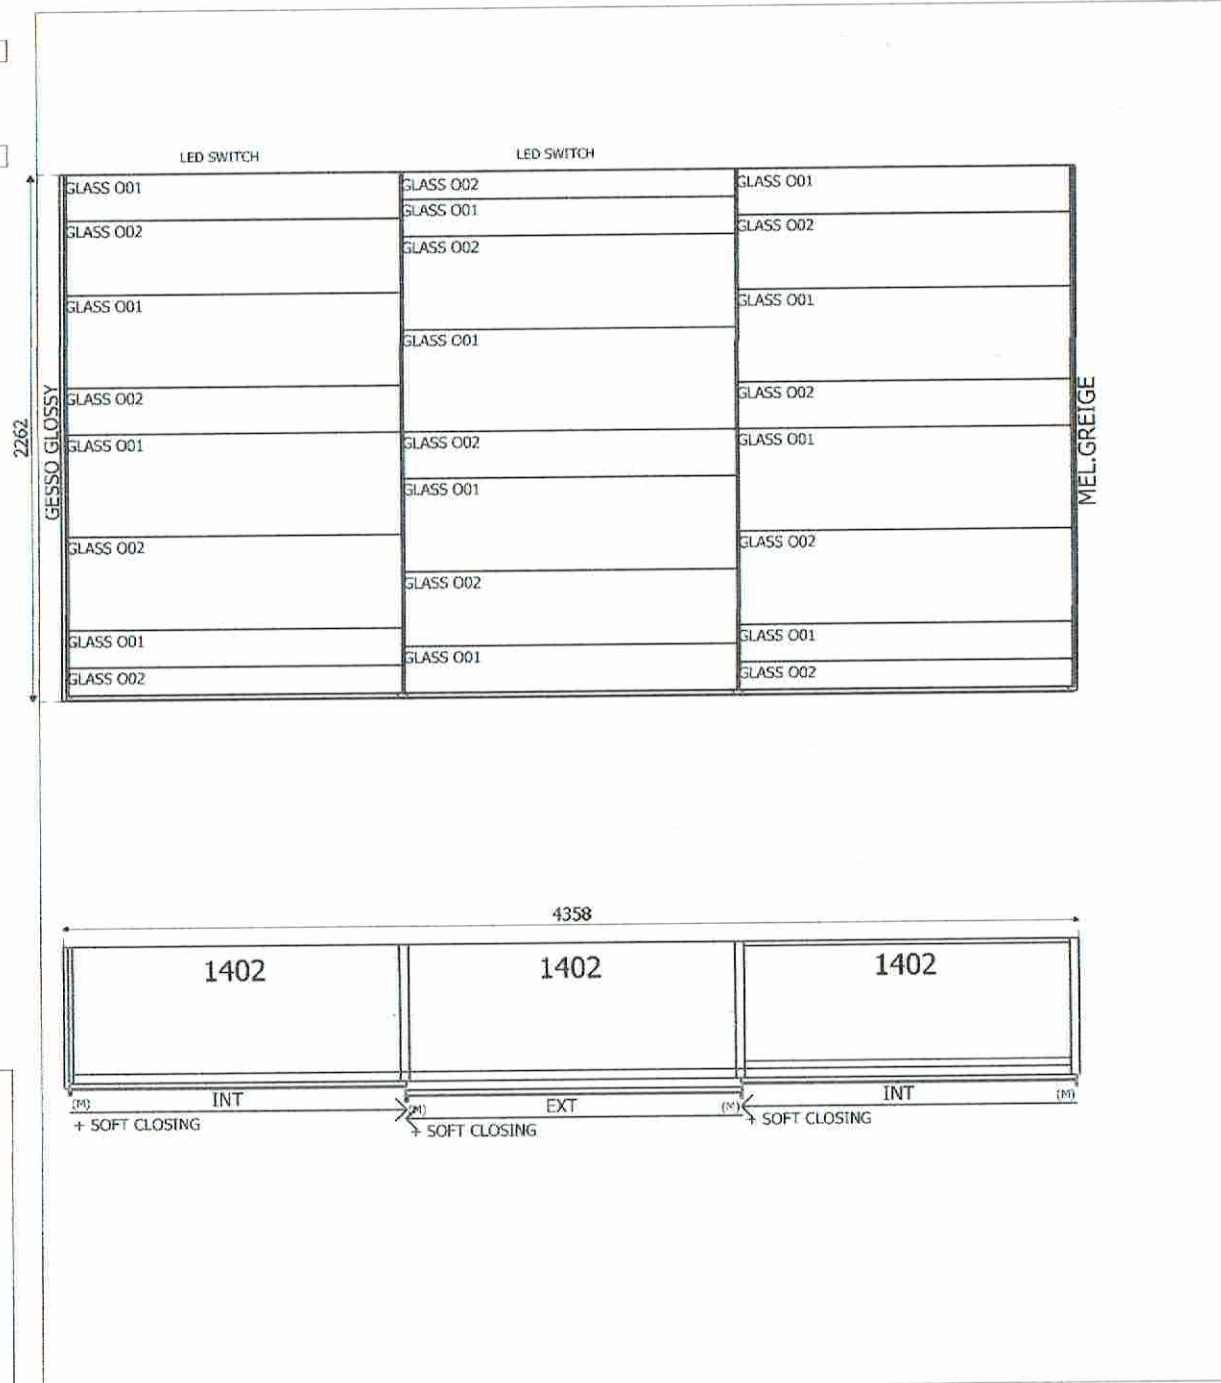

STRUCTURE

INTERNAL STRUCTURE	MEL.GREIGE
SHELVES	MEL.GREIGE
BACK PANELS	MEL.GREIGE
FIN.SIDE PANEL	GESSO GLOSSY

HANDLES

"N3"	SATINED
"N3" (Prezzo)	SATINED

SHELVES

QTY	COD	WIDTH	DEPTH	FIN
3	RI10	1402	495	871
2	RI6	602	495	871
1	RI6	762	495	871

HANGING RAILS

QTY	COD	WIDTH
4	TP10N	1402
1	TP6N	762

SIDE PANEL RASTER

QTY	HEIGHT	1ST DRILLING	HOLE	FIN
1	2105	114.5	871	

CLIENT
LAING

CITY
Poole

REFERENCE
SEGMENTA STOCK WARDROBES

DATE OF CONFIRMATION
05/03/2013

USER
RIVENDITORE

ORDER

1200206

PRINTED ON 6/21/2017 11:55:54 AM